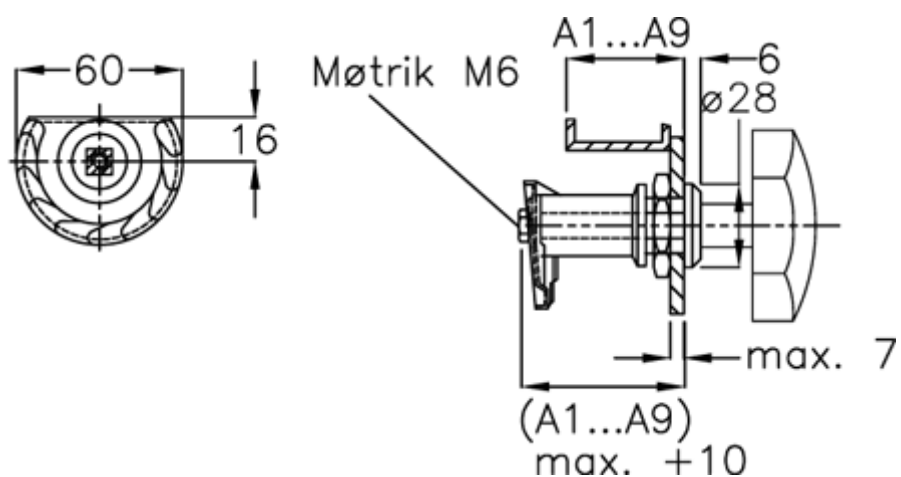

Data Sheet

Article number: 209180481
Description: E+G Door lock
GN 119-SG-A8-NI

Measures

Door + frame thickness = 52-60
Measure type = A8